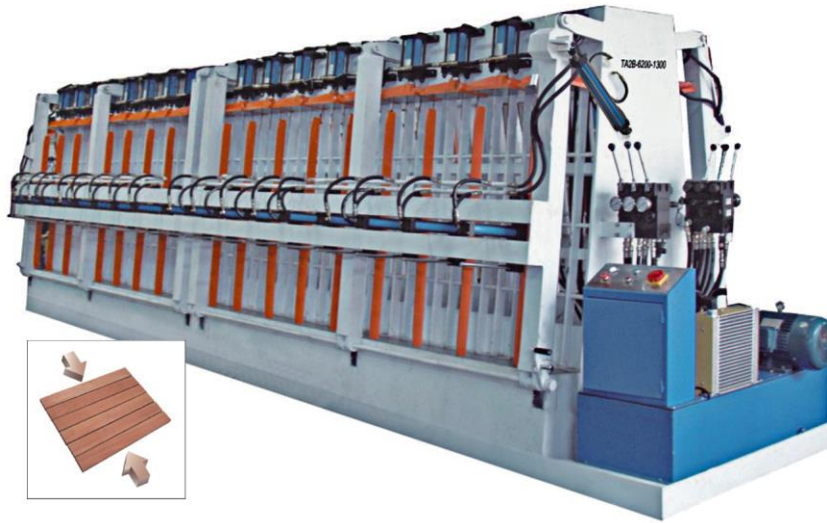

TA2-6200-1300 Two Side Press Customizable

MODEL	TA2-6200-1300
Max. clamping length	6200mm
Max. clamping width	1300mm
Max. clamping thickness	10-200mm
Up press cylinder	16pcs
Mid press cylinder	16pcs
Side press cylinder	8pcs
Up press pressure	7t x 16/2
Motor power	5.5kw
Overall dimensions	7150 x 2150 x 2250mm