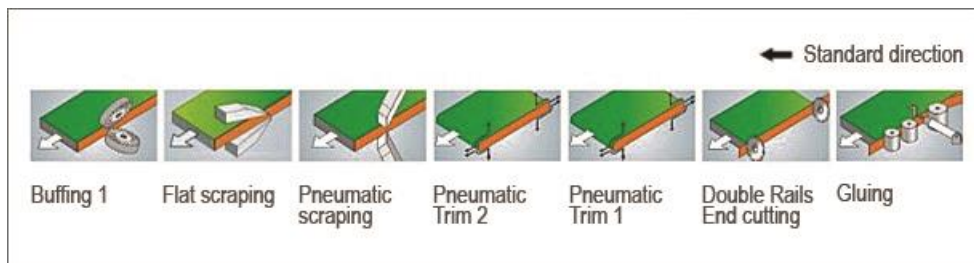

## HD720 Edge Bander Machine

## Features ▶▶▶▶▶▶▶▶

Automatic re-adjust edging thickness | Touch screen interface

<b>MODEL</b>	<b>HD720</b>
Panel Thickness	10-60mm
Panel Length	150mm
Panel Width	80mm
Edge Thickness	0.4-3mm
Feed Speed	16, 20,23m/in
Working Pressure	0.6MPa
Total Power	10kw
Overall Size	5200 x 1000 x 1600mm
Weight	2300kg