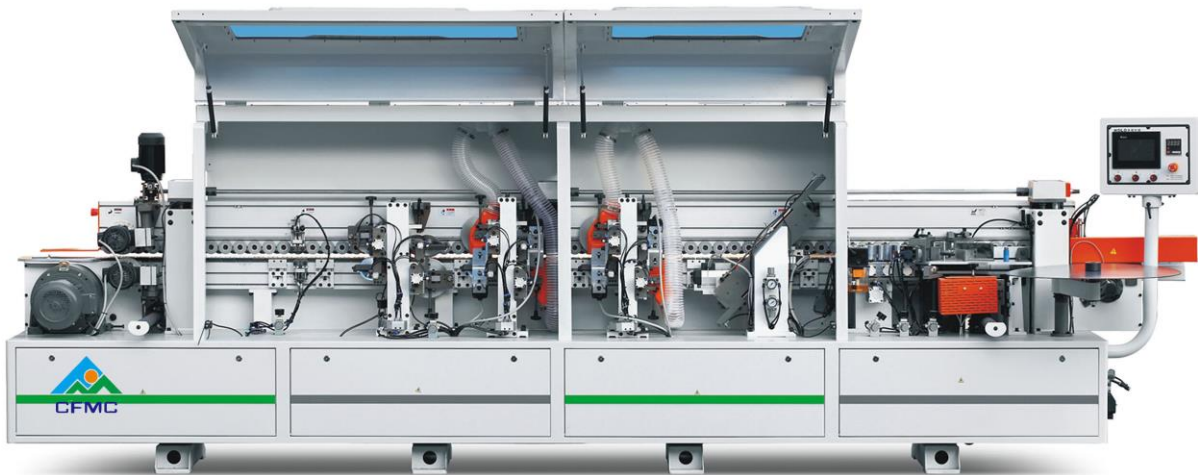

## HD720 Edge Bander Machine

## Features ▶▶▶▶▶▶▶▶

Automatic re-adjust edging thickness | Touch screen interface

<b>MODEL</b>	<b>HD720</b>
Panel Thickness	10-60mm
Panel Length	150mm
Panel Width	80mm
Edge Thickness	0.4-3mm
Feed Speed	16, 20,23m/in
Working Pressure	0.6MPa
Total Power	10kw
Overall Size	5200 x 1000 x 1600mm
Weight	2300kg